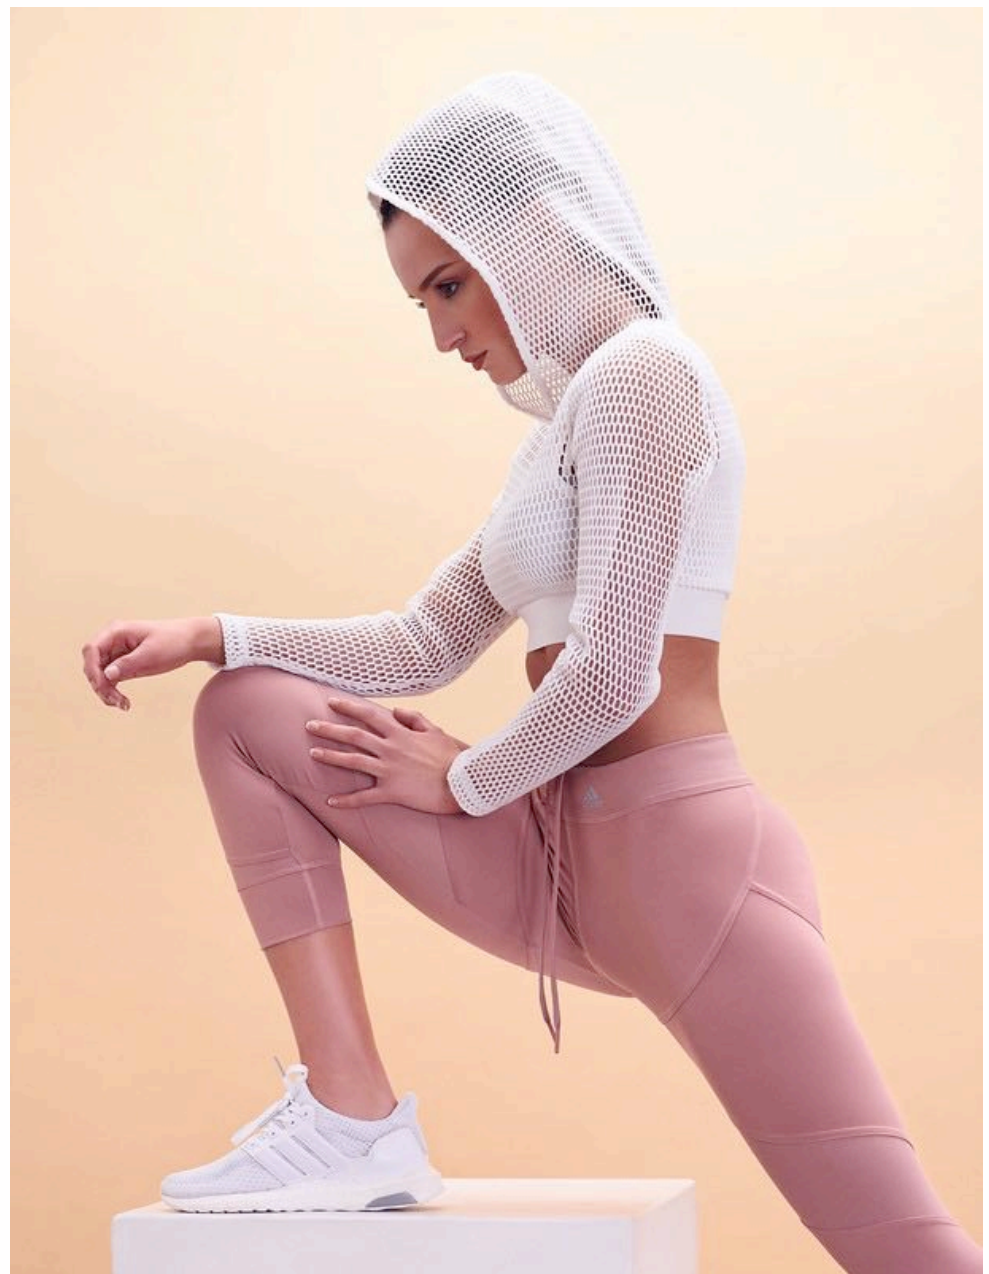

*J
M
Stels
W*

Charlie Arsan

168cm - 34 EU- 84cm/33" - 58cm/23" - 88cm/35" - 36 - Brown - Brown