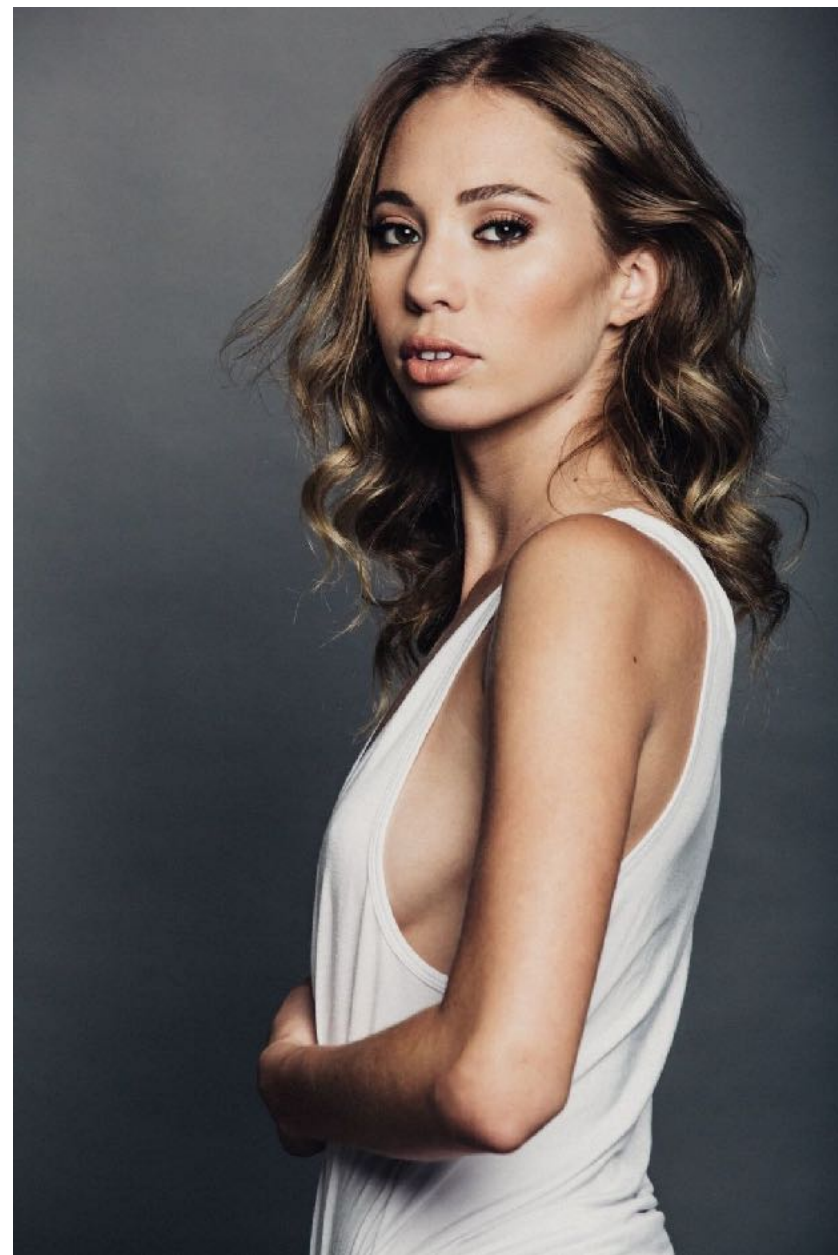

*J  
Models  
W*

## **Hanna B.**

178cm - 34 EU - 86cm/34" - 60cm/24" - 86cm/34" - 39 - Blonde - Brown