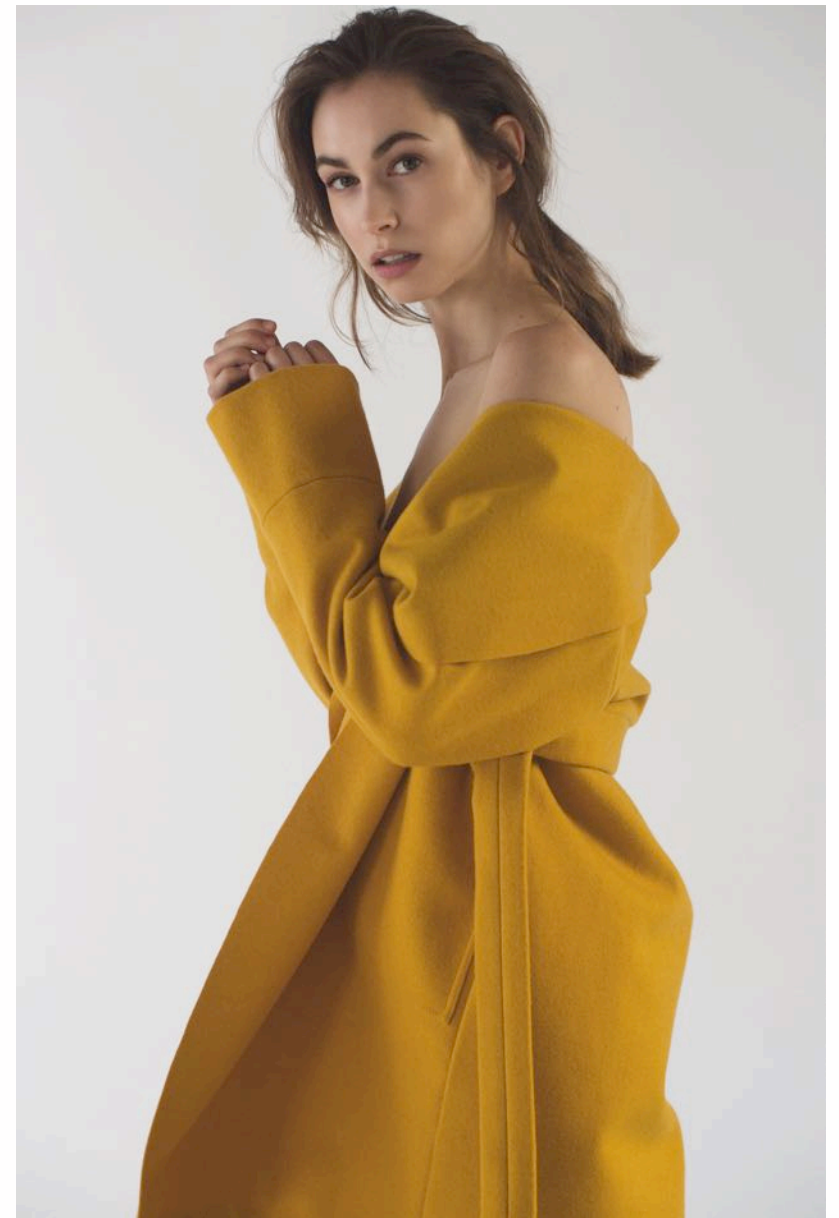

*J
M
Stels
W*

Janine Heini

179cm - 34 EU- 82cm/32" - 61cm/24" - 89cm/35" - 40 - Brown - Green