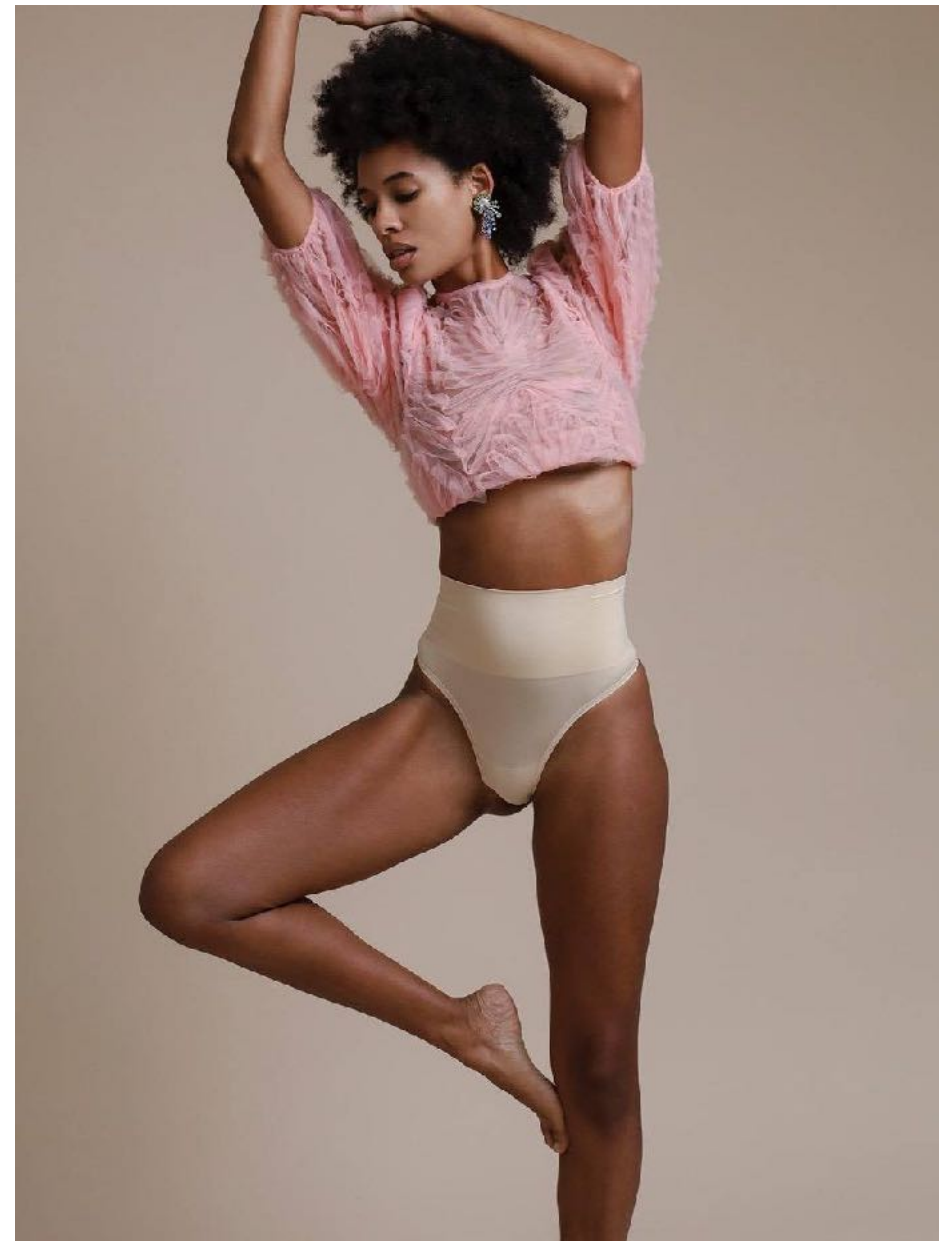

*J
M
Stels
W*

Kellie Mendoza

178cm - 34 EU - 81cm/32" - 61cm/24" - 93cm/36" - 39 - Brown - Brown