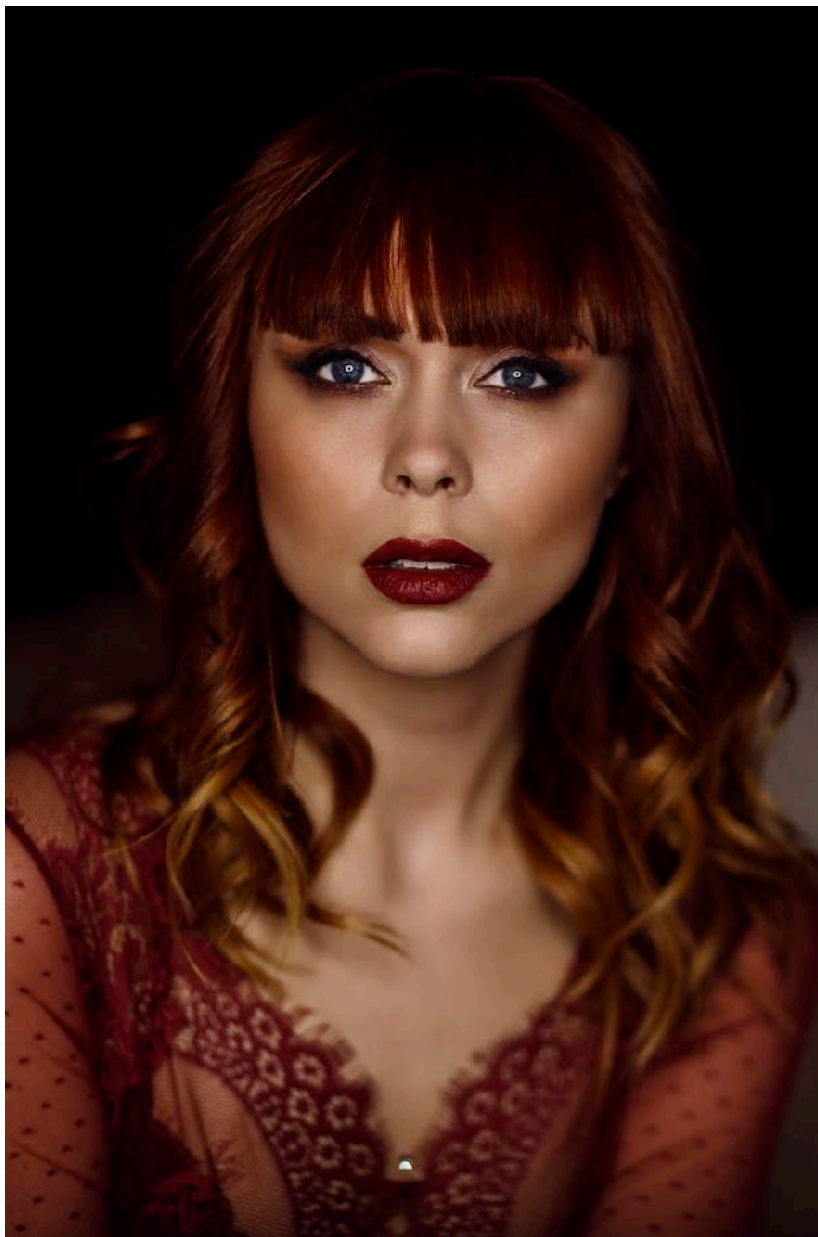

*J
M
Stels
W*

Laura T.

171cm - 36 EU - 75cm/30" - 61cm/24" - 87cm/34" - 40 - Red - Blue