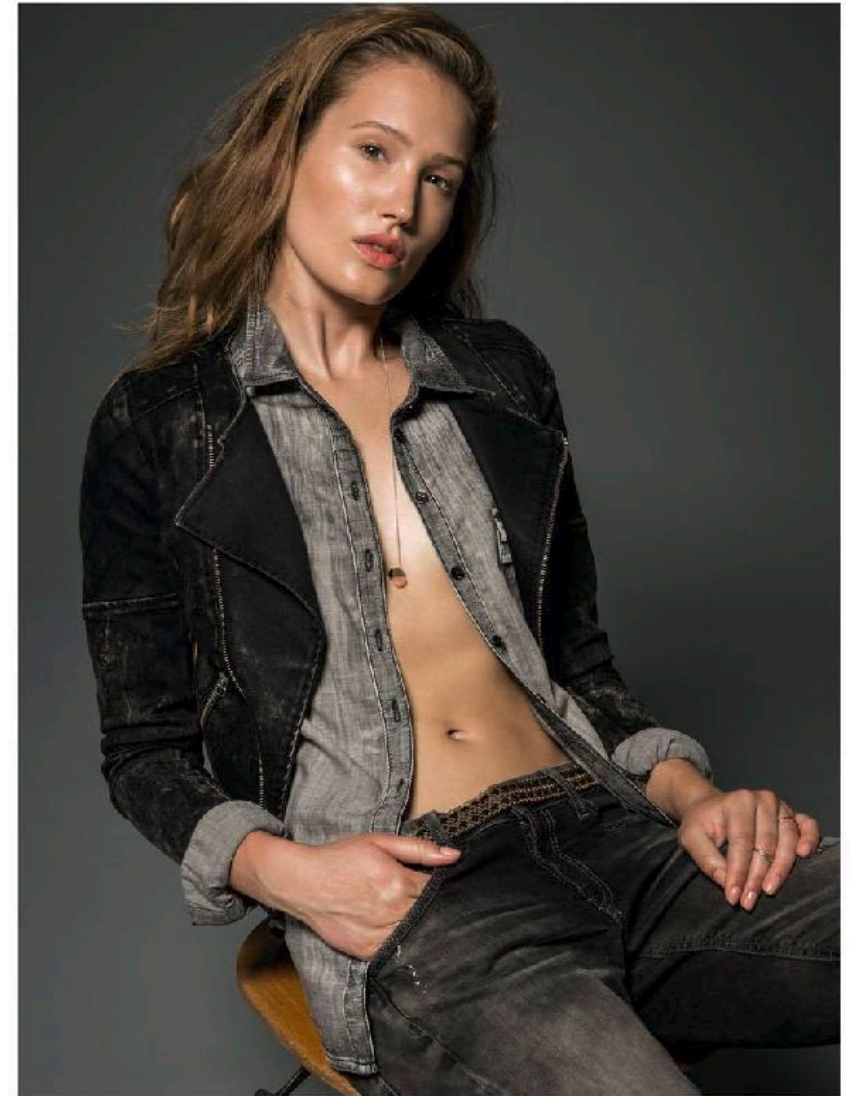

*J
M
Stels
W*

SOEX
THE WOMEN'S BRAND

Lena S.

179cm - 36 EU - 87cm/34" - 63cm/24" - 88cm/35" - 42.5 - Brown - Hazel