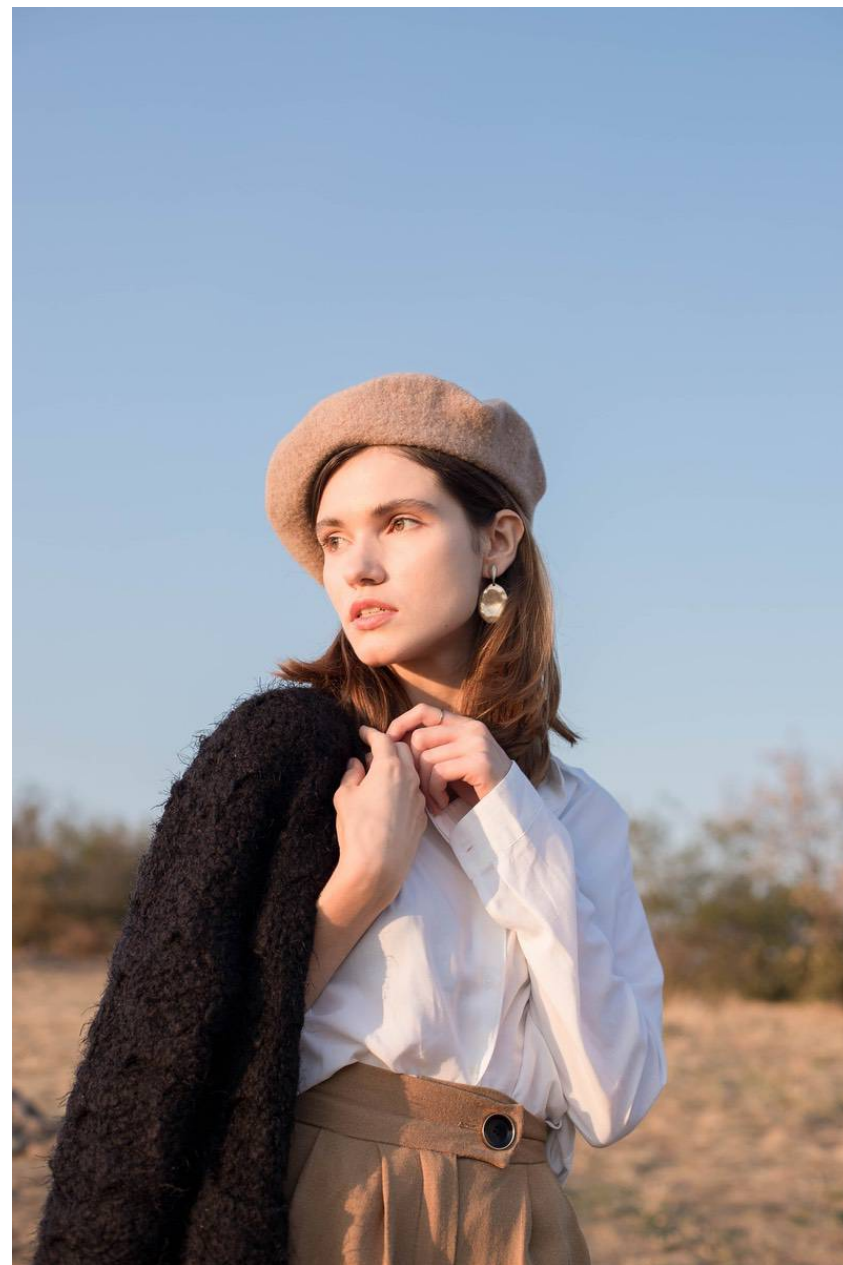

*J
M Stels
W*

Marina F.

172cm - 34 EU - 78cm/31" - 60cm/24" - 86cm/34" - 39 - Brown - Brown