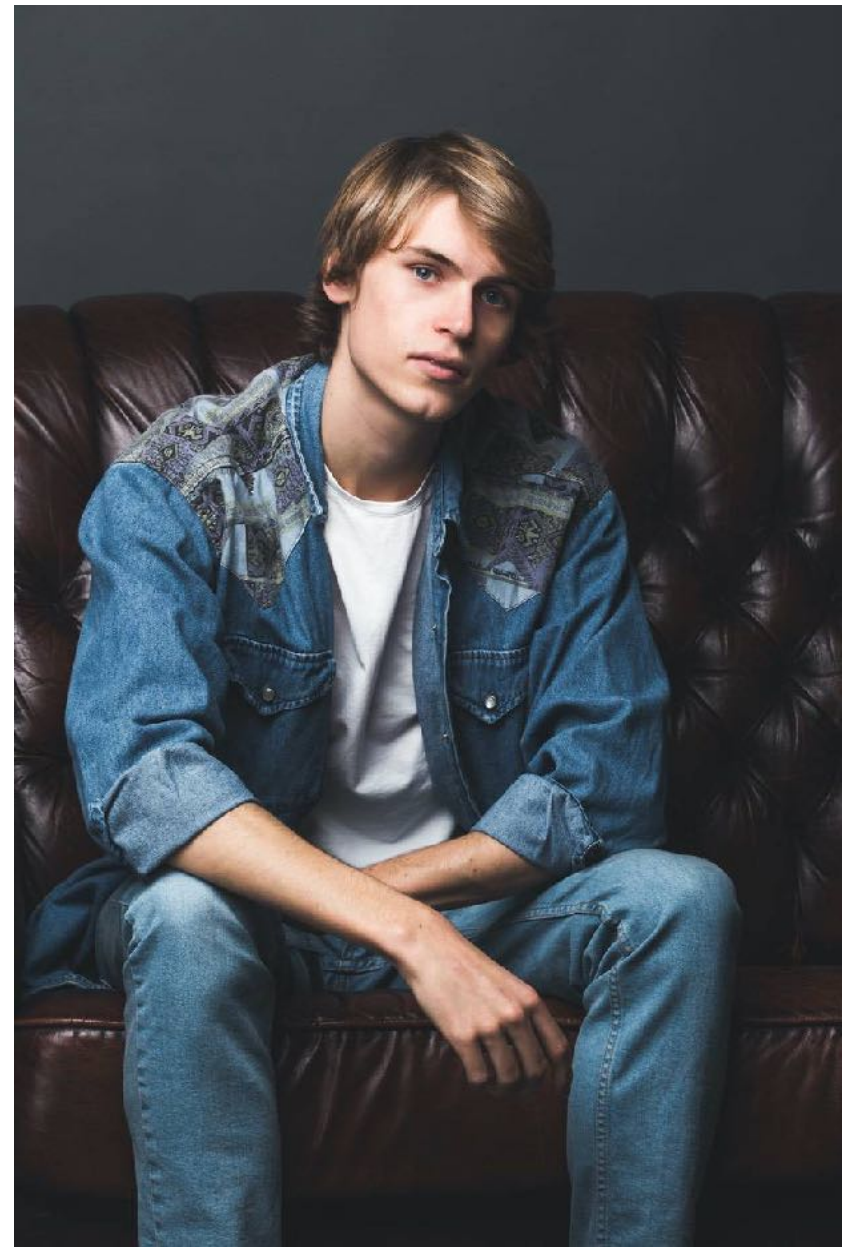

*J
M Stels
W*

Rick P.

185cm - 48 EU - 96cm/38" - 75cm/30" - 97cm/38" - 43 - Blonde - Blue