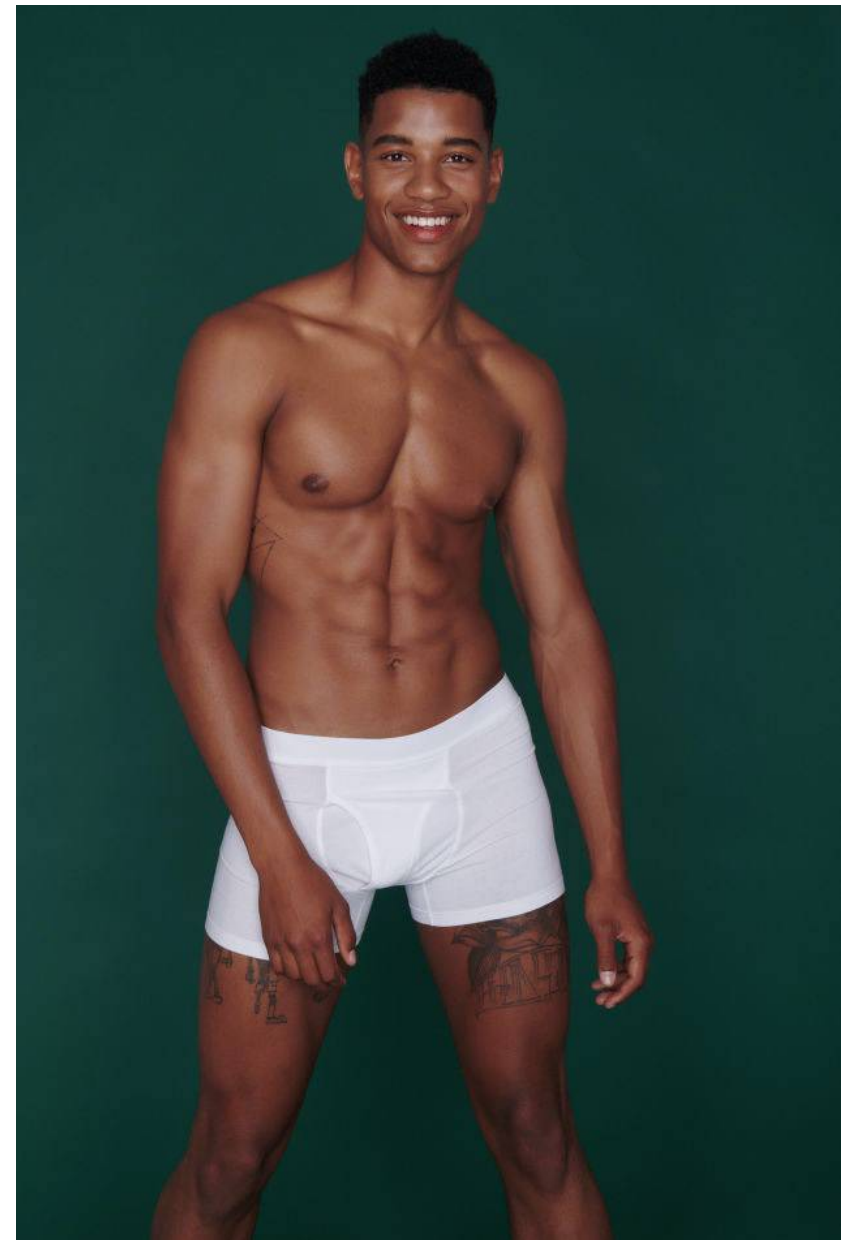

*J  
Models  
W*

**Nathan**

189cm - 48 EU - 99cm/39" - 75cm/30" - 97cm/38" - 43.5 - Brown - Brown