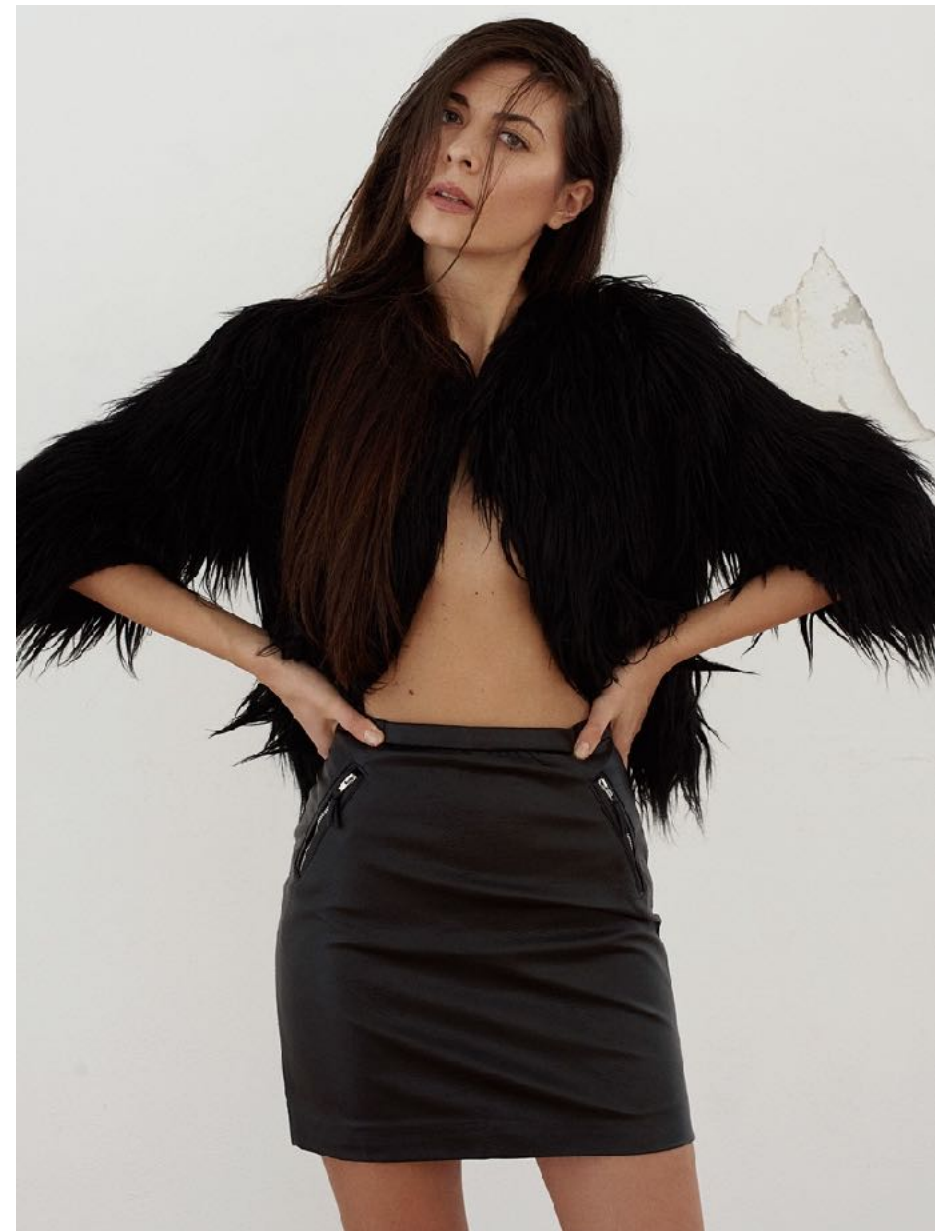

*J
Models
W*

Anna Emilova

178cm - 36 EU - 82cm/32" - 60cm/24" - 92cm/36" - 38.5 - Brown - Green