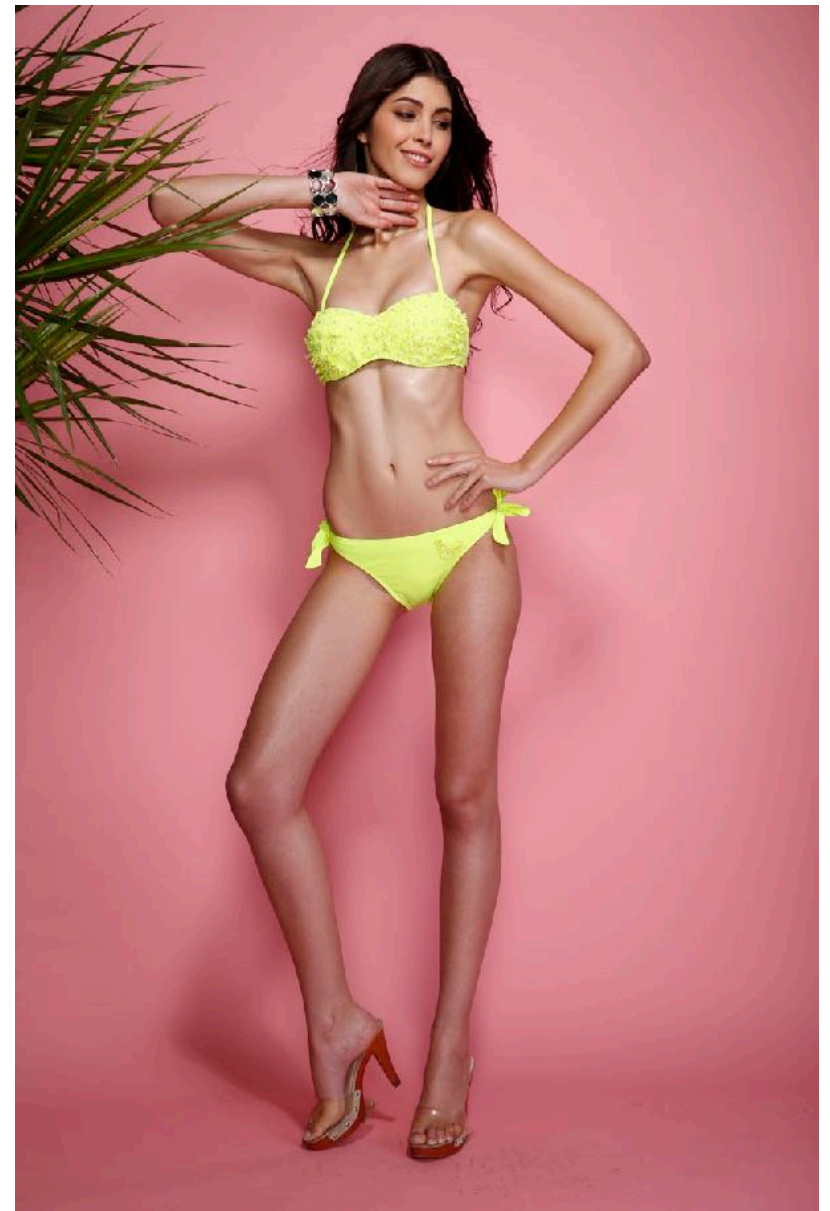

*J
Models
W*

Fabiana Voleck

177cm - 34 EU- 79cm/31" - 60cm/24" - 88cm/35" - 38 - Brown - Brown